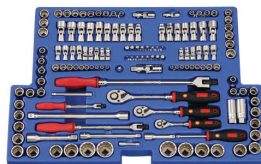

## 215 Piece Met - Imp Tool Kit

**Sockets: Metric & Imperial  
up to 32mm - 1-1/4"  
Wrenches: Metric & Imperial  
up to 24mm - 15/16"  
10 Drawer Heavy Duty  
Box with Ball Bearing Slides**

**\$1,495.00 Incl GST**

## 110 Piece Metric Mechanics Tool Kit

- 40 Metric Hand Sockets: 1/4"Dr.4-13mm,3/8"Dr.8-19mm,1/2"Dr.10-32mm
- 2 Spark Plug Sockets: 3/8"Dr.x16-20.6mm
- 3 Universal Joints: 1/4,3/8,1/2"Dr.
- 18 Combination Wrenches: 6-24mm
- 4 Phillips Screwdrivers: #0x75,#1x120,#2x125,#1x38mmL
- 4 Slotted Screwdrivers: 3.0x75,4.0x100,5.5x100,6.5x38mmL
- 1 Phillips Tang-Thru Screwdrivers: #1x100mmL
- 1 Slotted Tang-Thru Screwdrivers: 6.5x125mmL
- 8 Metric Hex Head Sockets: 3-10mm
- 4 Ext.Bars: 1/4"Dr.x50-100mmL,1/2"Dr.75-250mmL
- 9 Metric L-Shaped Wobble Hex Wrenches: 1.5-10mm
- 1 Socket Driver: 1/4"
- 3 Hinge Handles: 1/4,3/8,1/2"Dr.
- 3 Quick Release Ratchet Handles: 1/4,3/8,1/2"Dr.
- 1 7" Side Cutter Pliers
- 1 6" Chain Nose Pliers with Cutter
- 1 7" Curved Jaw Locking Pliers with Cutter
- 1 8" Adjustable Wrench
- 1 6" diagonal Cutting Pliers
- 1 TS-125: 5 Tier Portable Tool Chest
- 1 10" Water Pump Pliers
- 1 12" Ball Peen Hammer